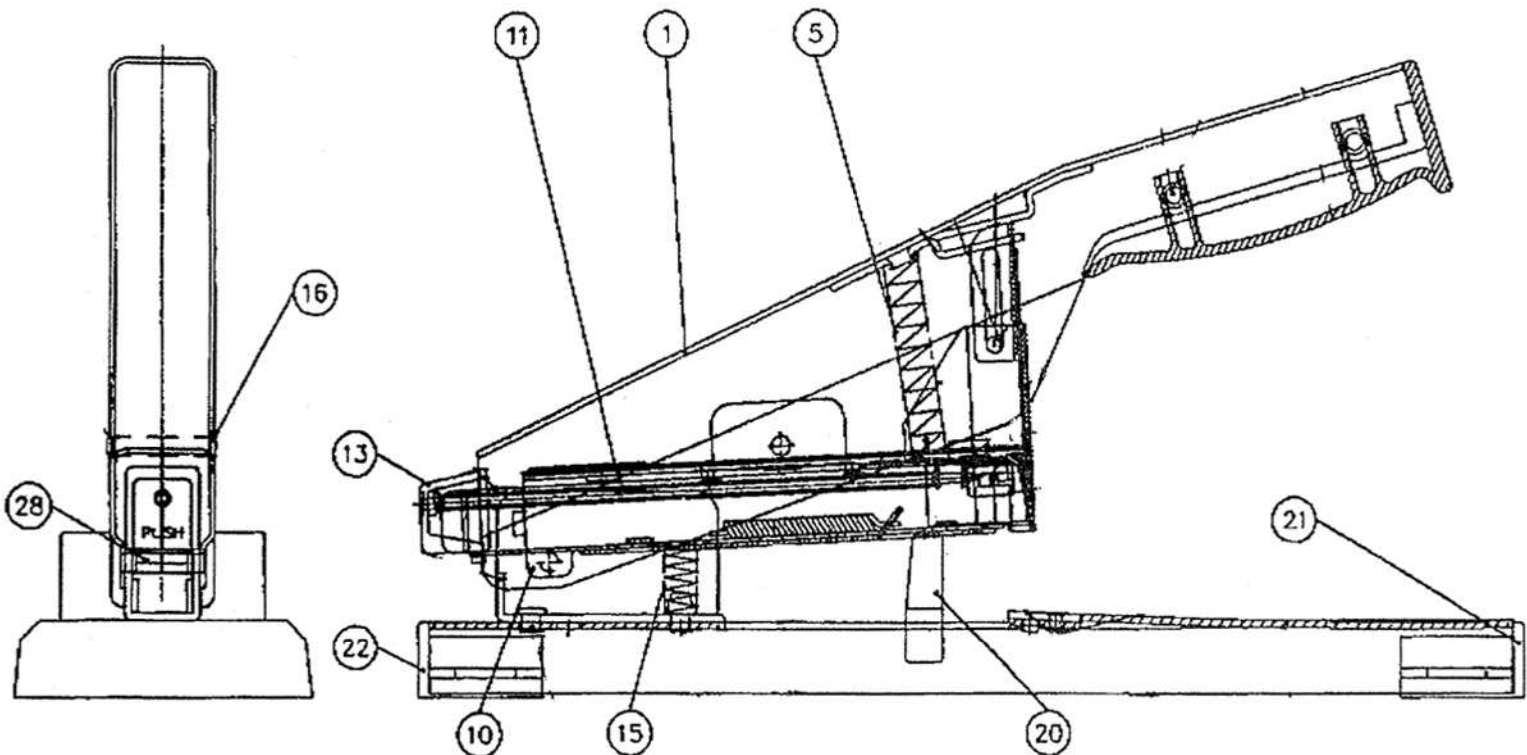

CLASSICO S917 Heavy Duty Stapler

(formally AS917)

Parts List

Item No.	Part No	Description
1	AS91701	Handle assembly
5	AS91705	Driver spring
10	AS91710	Magazine assembly
11	AS91711	Driver unit
13	AS91713	Pusher unit
15	AS91715	Spring base
16	AS91716	Step pin handle
20	AS91720	Gauge
21-22	AS91721) AS91722)	Set of 2 rubber feet
28	AS91728	Pin, mag.